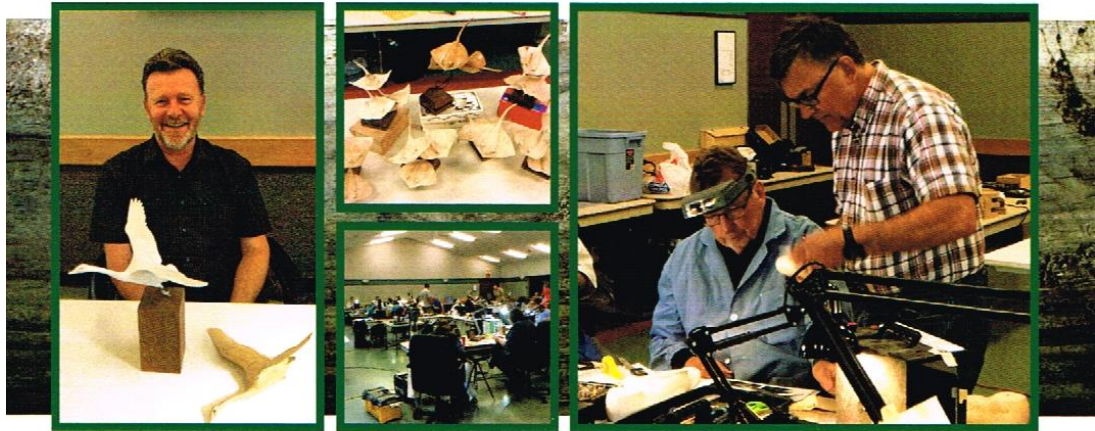

## *Join Us* FOR OUR ANNUAL SUMMER **CARVING SCHOOL** **JUNE 18-23, 2019**

WE PROVIDE WORLD CLASS INSTRUCTORS AND COURSES AT REASONABLE COSTS  
**COME AND JOIN PAT GODIN, JEFF KRETE & DENNIS DRECHSLER**